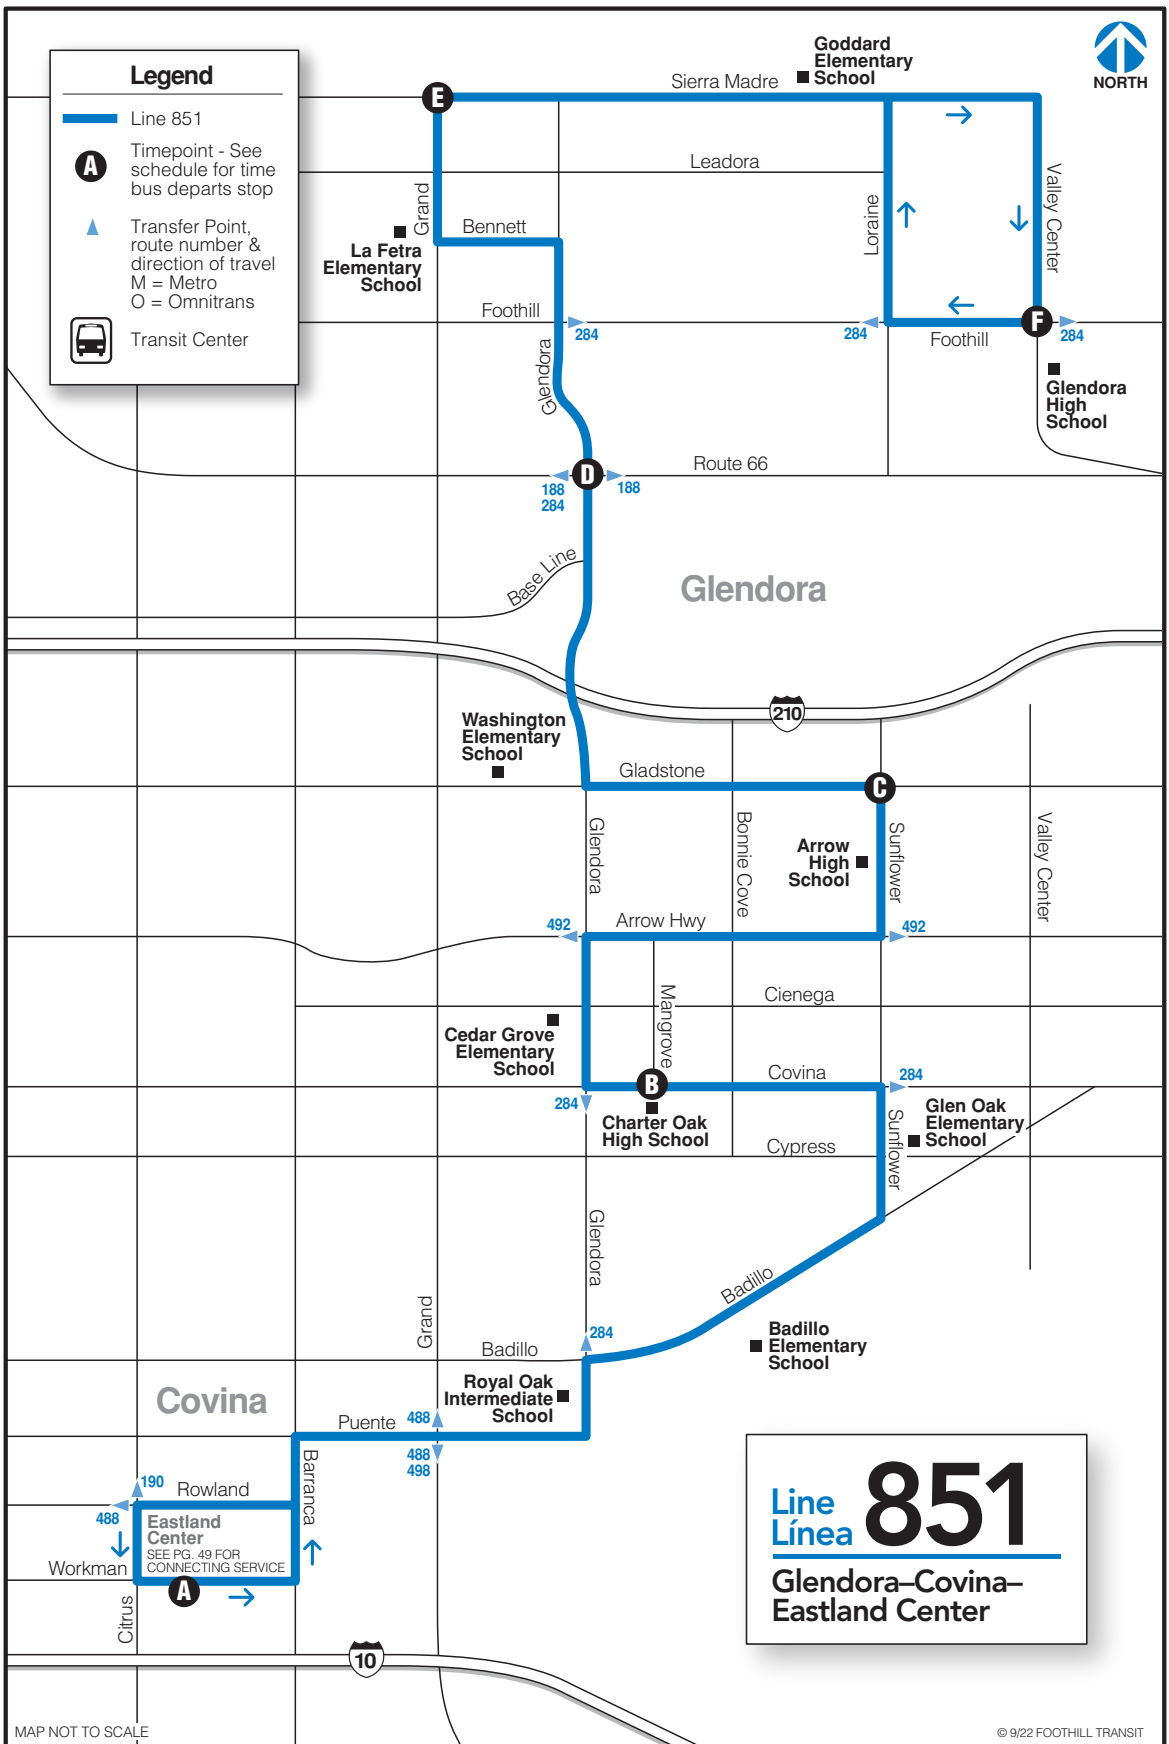

Legend

-  Line 851
-  Timepoint - See schedule for time bus departs stop
-  Transfer Point, route number & direction of travel
M = Metro
O = Omnitrans
-  Transit Center

Line 851
Glendora-Covina-Eastland Center

MAP NOT TO SCALE

© 9/22 FOOTHILL TRANSIT

**WEEKDAY
ENTRE SEMANA**

NORTHBOUND/EN DIRECCIÓN NORTE

WEST COVINA TO GLENDORA WEST COVINA HACIA GLENDORA

Eastland Center A	Covina Blvd. & Mangrove Ave. B	Gladstone St. & Sunflower Ave. C	Glendora Ave. & Route 66 D	Grand Ave. & Sierra Madre Ave. E	Foothill Blvd. & Valley Center Ave. F
7:00	7:18	7:26	7:32	7:41	7:48
7:30	7:48	7:56	8:02	8:11	8:18
3:00	3:18	3:26	3:32	3:41	3:48
3:30	3:48	3:56	4:02	4:11	4:18
4:30	4:48	4:56	5:02	5:11	5:18

SOUTHBOUND/EN DIRECCIÓN SUR

GLENDORA TO WEST COVINA GLENDORA HACIA WEST COVINA

Foothill Blvd. & Valley Center Ave. F	Grand Ave. & Sierra Madre Ave. E	Glendora Ave. & Route 66 D	Gladstone St. & Sunflower Ave. C	Covina Blvd. & Mangrove Ave. B	Eastland Center A
6:30	6:38	6:46	6:53	7:00	7:18
7:00	7:08	7:16	7:23	7:30	7:48
2:30	2:41	2:49	2:55	3:02	3:20
3:30	3:38	3:46	3:52	3:59	4:17